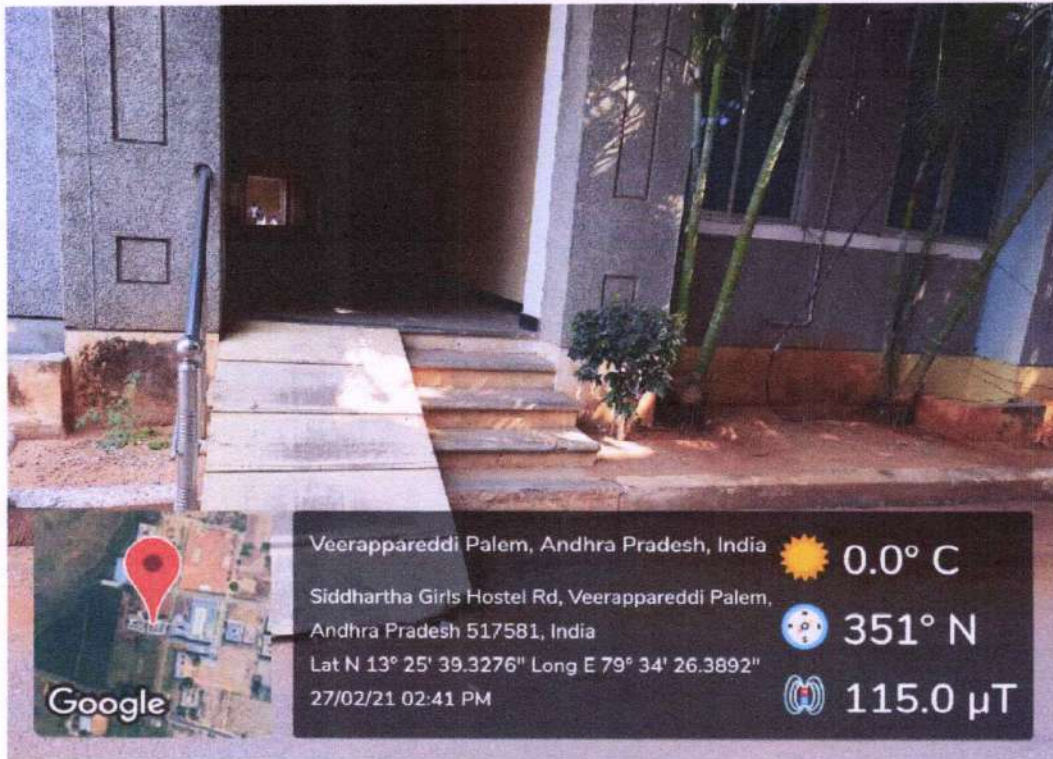

F. Sreeddy
PRINCIPAL
Siddharth Institute of Engineering & Technology
Siddharth Nagar
PUTTUR - 517583, Chittoor Dist.

1. Ramp/Rails:

Fig: Institute is providing the Ramp for differently abled (divyangjan) students to move the building and go to classrooms.