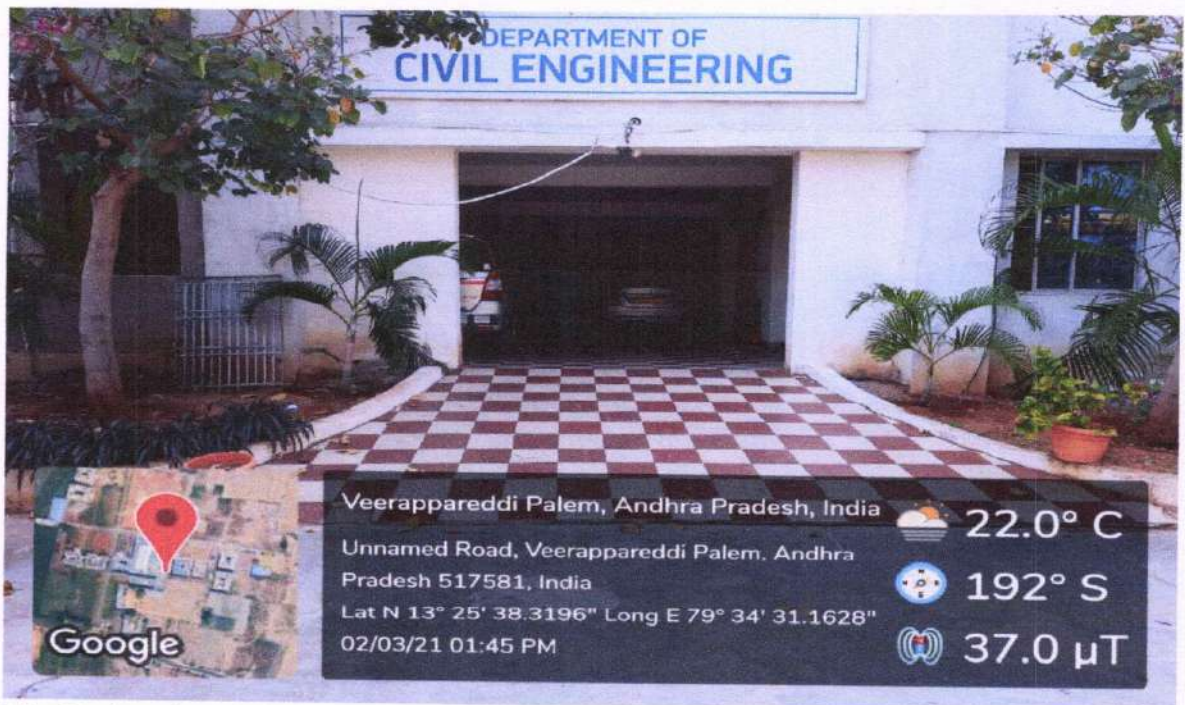

F. Sreeddy
PRINCIPAL
Siddharth Institute of Engineering & Technology
Siddharth Nagar
PUTTUR - 517583, Chittoor Dist.

1. Ramp/Rails:

Fig: Institute is providing the Ramp for differently abled (divyangjan) students to move the building and go to classrooms.