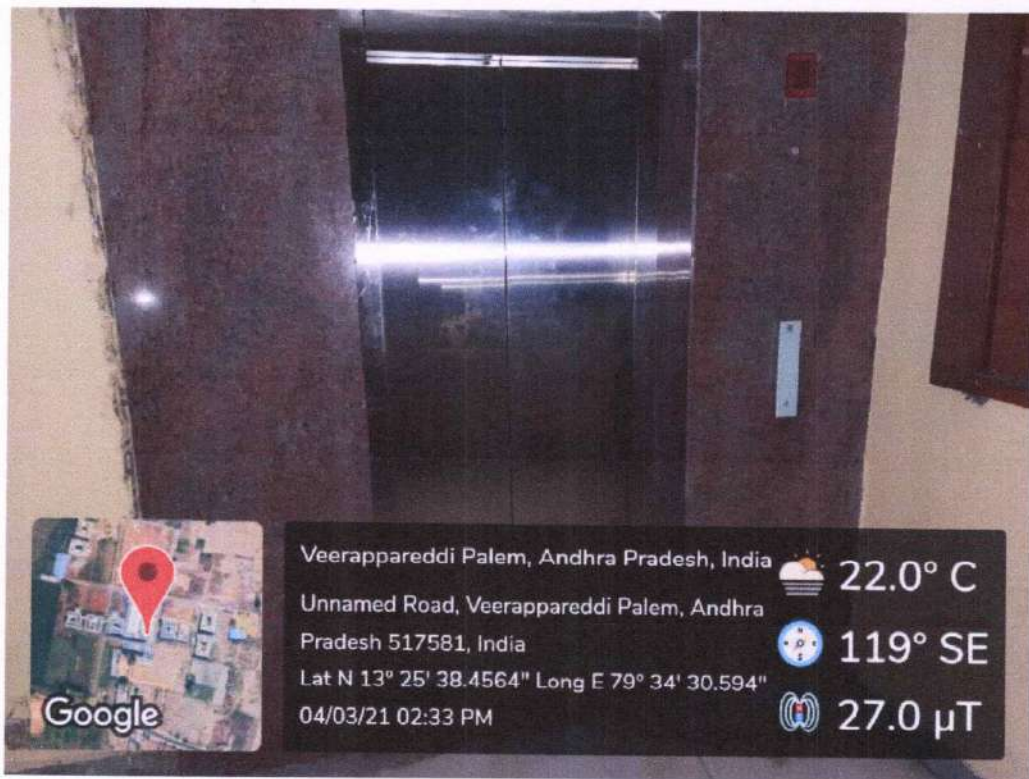

3. Provision for Lifts

Kreddy

PRINCIPAL

Siddharth Institute of Engineering & Technology

Siddharth Nagar

PUTTUR - 517583, Chittoor Dist.

Fig: Institute is providing the lift at MBA block for differently abled (divyangjan) students to move into the building and go to classrooms.

Fig: Institute is providing the lift at civil block for differently abled (divyangjan) students to move into the building and go to classrooms.

Fig: Reserved seats in the auditorium for differently abled (divyangjan) individuals